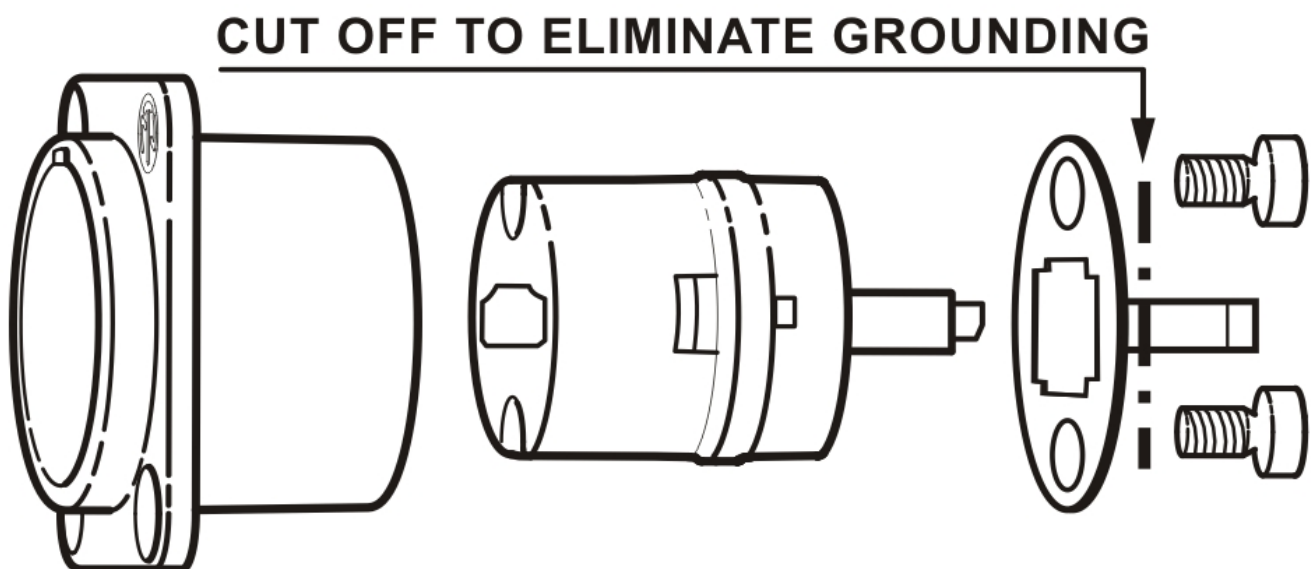

## NAHDMI-W-B

HDMI feedthrough adapter, black D-shape housing

Neutrik's HDMI solution for the transmission of any digital TV and PC video format including high-definition video (HDTV) can be integrated in networks very easy.

### Features & Benefits

- To transmit any digital TV and PC video format including high-definition video (HDTV)
- IP65 ingress protection in mated condition with NKHDMI-\* and SCDP-\* sealing gasket
- Removable screen to chassis grounding
- HDMI feedthrough adapter with 19 pole HDMI receptacle at both ends
- Universally accepted standard D-shape housing
- Shielded system - high noise immunity and EMI protection due to continuous 360 degree shield

### Removable screen to chassis grounding

**Technical Information**

<b>Product</b>	
<b>Title</b>	NAHDMI-W-B
<b>Connection Type</b>	Adapter
<b>Gender</b>	female

<b>Mechanical</b>	
<b>Wiresize</b>	
<b>Locking device</b>	Push-Pull
<b>Mounting direction</b>	Front or rear mounting (max 2 mm panel thickness)
<b>Chassis shape</b>	D
<b>Lifetime</b>	> 1000 mating cycles