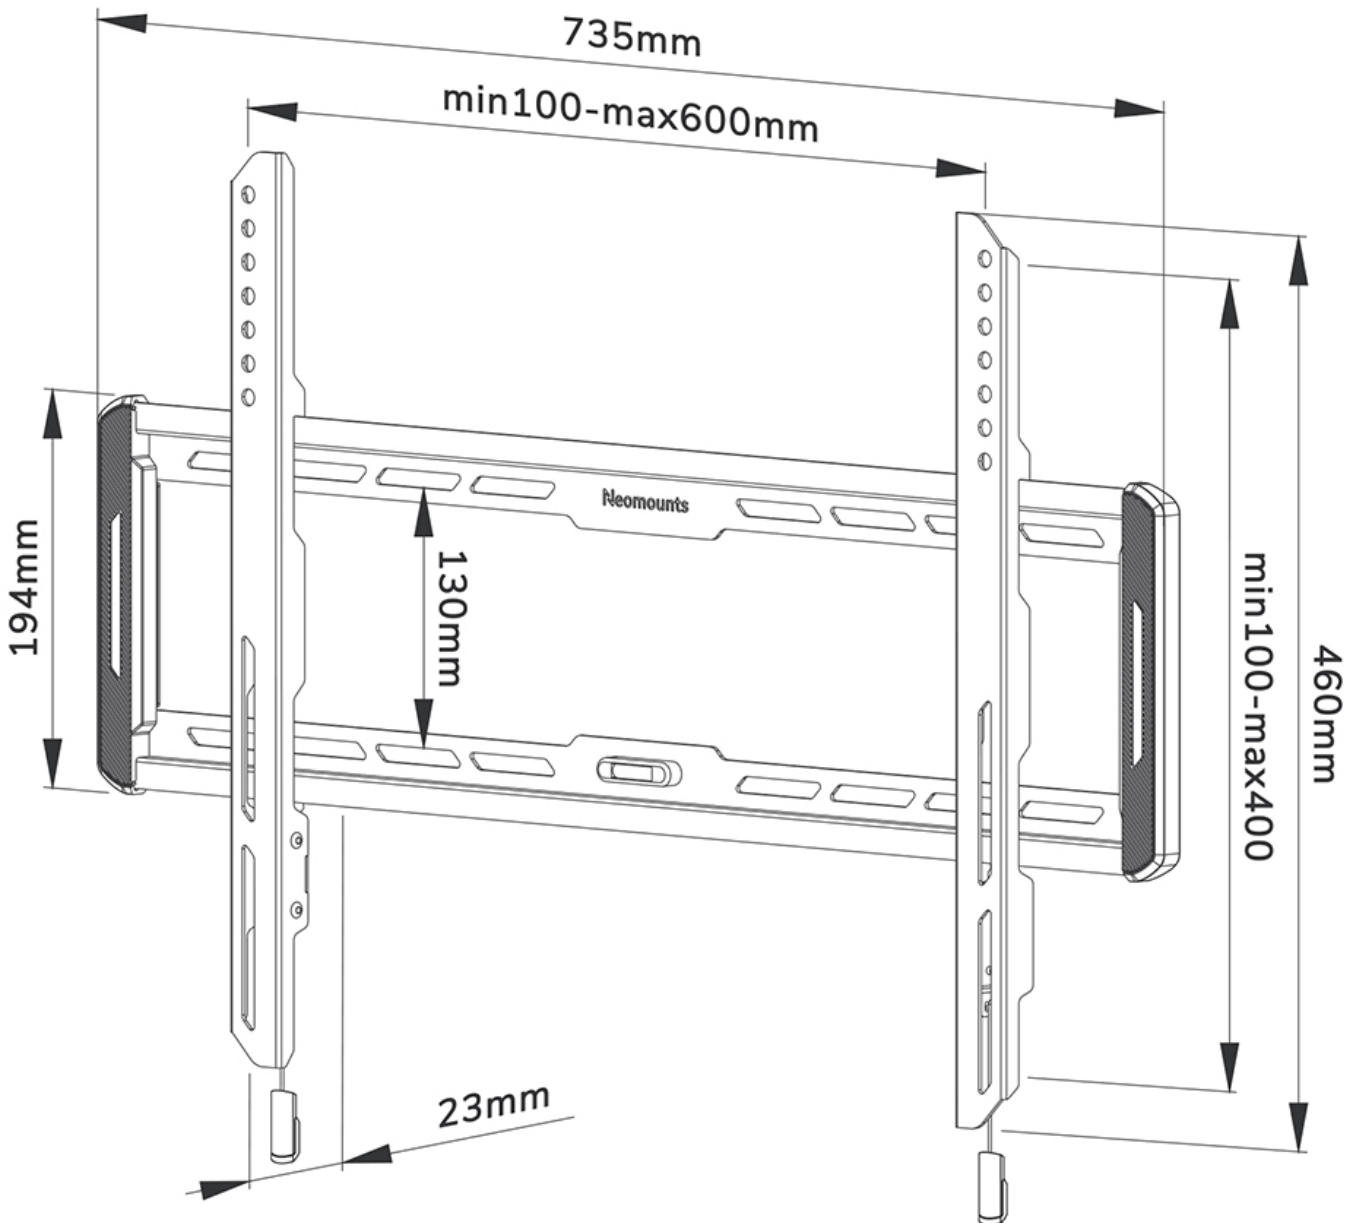

WL30-550BL16

NEOMOUNTS BY NEWSTAR TV WALL MOUNT

Neomounts