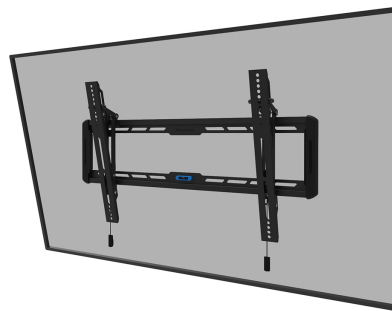

WL35-550BL16

NEOMOUNTS BY NEWSTAR TV WALL MOUNT

SPECIFICATIONS

GENERAL

Min. screen size*	40 inch
Max. screen size*	75 inch
Min. weight	0 kg (per screen)
Max. weight	70 kg (per screen)
Screens	1
VESA pattern	100x100 mm 100x150 mm 100x200 mm 120x120 mm 200x100 mm 200x200 mm 200x300 mm 200x400 mm 300x100 mm 300x200 mm 300x300 mm 350x350 mm 400x200 mm 400x300 mm 400x400 mm 440x400 mm 500x400 mm 600x200 mm 600x300 mm 600x400 mm
VESA minimum	100x100 mm
VESA maximum	600x400 mm
Distance to wall	3,3 cm

FUNCTIONALITY

Type	Tilt
Tilt (degrees)	12°
Height	42,5 cm
Width	73,5 cm
Depth	3,3 cm
Adjustment type	Manual

INFORMATION

Color	Black
Main material	Steel
Warranty	5 year
EAN code	8717371448738

*Please note: The inch sizes stated are just an indication, combined with the weight and VESA sizes. The maximum weight and VESA size are absolute restrictions for the products and should not be exceeded.

Neomounts

Neomounts

Neomounts by Newstar WL35-550BL16 tiltable wall mount for 40-75" screens - Black

The Neomounts by Newstar WL35-550BL16 is a tiltable wall mount for flat screens up to 75" with a maximum weight capacity of 70 kg. The versatile tilt (12°) technology allows you to create the optimum viewing angle.

The WL35-550BL16 has a depth of 3,3 cm and is suitable for screens that meet VESA hole pattern 100x100 to 600x400 mm.

The mount features a nifty magnetic pull & release system, that allows you to attach the TV in a wink of an eye and secure the TV in safe and solid manner. Afterwards, the pull & release straps can be easily hidden behind the screen by clicking the magnet to the mount. The integrated spirit level assures easy installation of the mount.