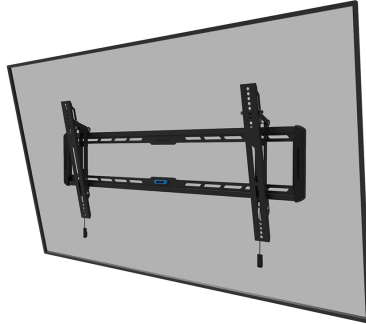

WL35-550BL18

NEOMOUNTS WL35-550BL18 TV MOUNT WALL 43-86" - TILTABLE - EASY INSTALL

SPECIFICATIONS

GENERAL

Min. screen size*	43
Max. screen size*	86
Max. weight	60
Screens	1
Distance to wall	3,3 cm
VESA maximum	800x400 mm
VESA minimum	100x100 mm

FUNCTIE

Type	Tilt
Lockable	Not lockable
Tilt (degrees)	12°
Height	42,5 cm
Width	93,5 cm
Depth	3,3 cm
Adjustment type	Manual

INFORMATION

Series	LEVEL 550
Color	Black
Main material	Steel
Warranty	5 year

*Please note: The inch sizes stated are just an indication, combined with the weight and VESA sizes. The maximum weight and VESA size are absolute restrictions for the products and should not be exceeded.

Neomounts

Neomounts

Neomounts LEVEL-550 WL35-550BL18 Tiltable TV mount wall - 43-86" - max 60 kg - VESA 100x100-800x400 - d 3,3 cm - Easy Install-model - black

The Neomounts WL35-550BL18 LEVEL is a tiltable wall mount for flat screens up to 86" with a maximum weight capacity of 60 kg. The versatile tilt (12°) technology allows you to create the optimum viewing angle.

The LEVEL-550 wall mount has a depth of 3,3 cm and is suitable for screens that meet VESA hole pattern 100x100 to 800x400 mm.

The WL35-550BL18 features a nifty magnetic pull & release system, that allows you to attach the TV in a wink of an eye and secure the TV in safe and solid manner. Afterwards, the pull & release straps can be easily hidden behind the screen by clicking the magnet to the mount. The integrated spirit level assures easy installation of the mount.