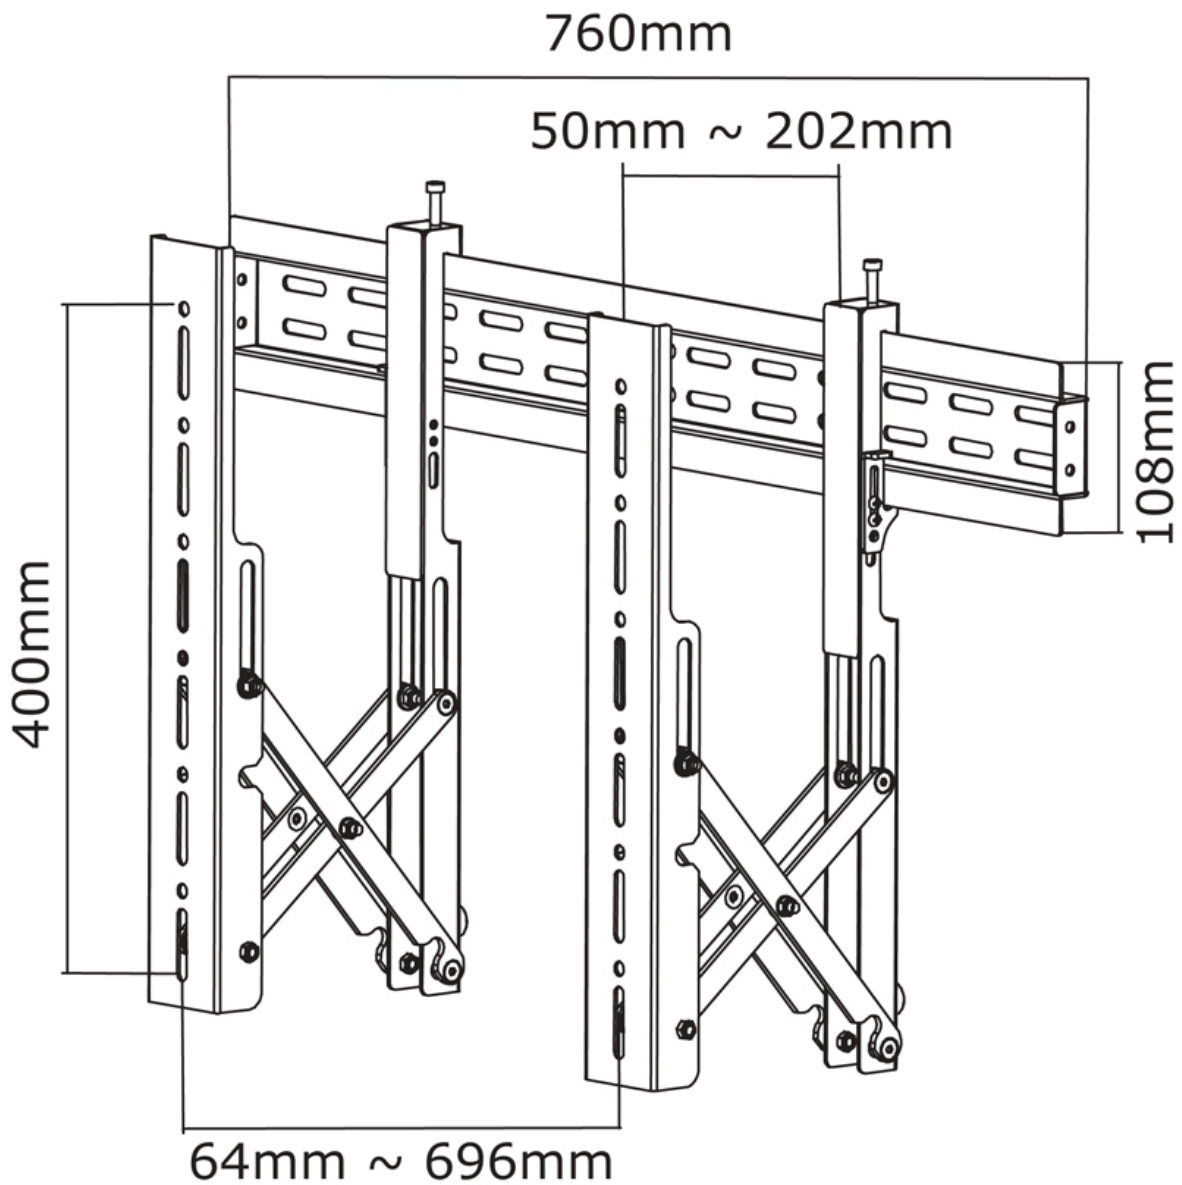

**THE BEST SUPPORT
FOR YOUR AV & IT HARDWARE**
T: +31(0)23-5478888 | E: info@newstar.eu | W: www.newstar.eu

LED-VW1000BLACK NEWSTAR FLAT SCREEN WALL MOUNT

NewStar Products Europe B.V.
Wateringweg 62/B
2031 EJ HAARLEM
THE NETHERLANDS

Phone : +31(0)23-5478888
Fax : +31(0)23-5478889
Email : info@newstar.nl
Website : www.newstar.eu

NewStar cannot be held liable for any inaccuracies and copyrights.
No part of this publication may be reproduced and/or published by print, photocopy, microfilm or in any other way, without prior written permission of NewStar Computer Products Europe BV.