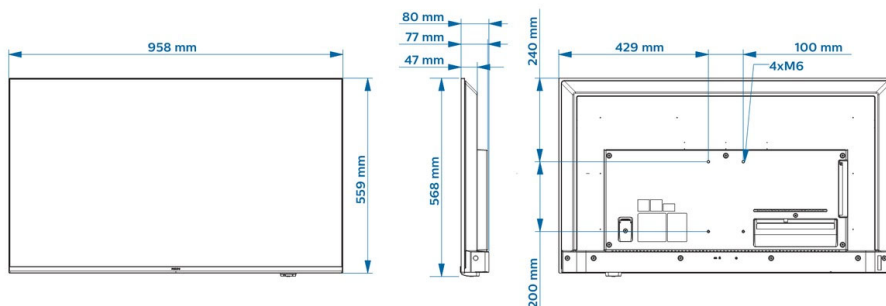

Professional TV Features

- Professional Mode: Switch-ON Settings Control, Installation Menu Lock, Menu Lock, Volume Limitation
- Control: CMND IP Remote Management, JEDI Android API Control, JAPIT HTML5 Control, AppControl
- Convenience: Google Assistant*, Google Account Login, >40 Supported Menu Languages, Weather Forecast
- Safety: Double Isolation Class II, Flame Retardant

Multimedia

- Video playback supported: Formats: H.264/MPEG4 AVC, MPEG1, MPEG2, MPEG4, WMV9/VC1, HEVC, Containers: AVI, MKV, VP9
- Subtitle formats supported: SRT, SMI, TXT
- Music formats supported: MP3, AAC, WAV, WMA (v2 up to v9.2), WMA-PRO (v9 and v10)
- Picture formats supported: JPG, PNG, BMP, GIF

Supported Display Resolution

- Tuner: T2 HEVC: up to 3840x2160@60Hz, Others: up to 1920x1080p@60Hz
- HDMI: Up to 3840x2160p@60Hz
- USB, LAN: HEVC: up to 3840x2160@60Hz, Others: up to 1920x1080p@60Hz

Accessories

- Included: Remote Control 22AV2005C, 2x AAA

- batteries, Power Cord, RJ48 to DB9 adapter
- Optional: Setup RC 22AV9574A/12

Power

- Mains power: AC 110-240V; 50-60Hz
- Power consumption (typical): 63 W
- Power Saving Features: Eco mode, Auto switch-off timer, Light sensor
- Ambient temperature: 0 °C to 40 °C

Dimensions

- Set dimensions (W x H x D): 958 x 560 x 80 mm
- Product weight: 7.6 kg
- VESA wall mount compatible: M6, 100 x 200 mm

Issue date 2021-08-24

Version: 1.0.1

12 NC: 8670 001 78168
EAN: 87 18863 03058 5

© 2021 Koninklijke Philips N.V.
All Rights reserved.

Specifications are subject to change without notice.
Trademarks are the property of Koninklijke Philips N.V.
or their respective owners.

www.philips.com

* Availability of Google Assistant is depending on Country and Language settings. To use Google Assistant, an optional remote control with voice function must be used.

* Availability of features will depend on implementation chosen by integrator.

* Philips does not guarantee the availability or continuity of correct functioning of apps.

* Actual free memory may be less due to device pre-configuration