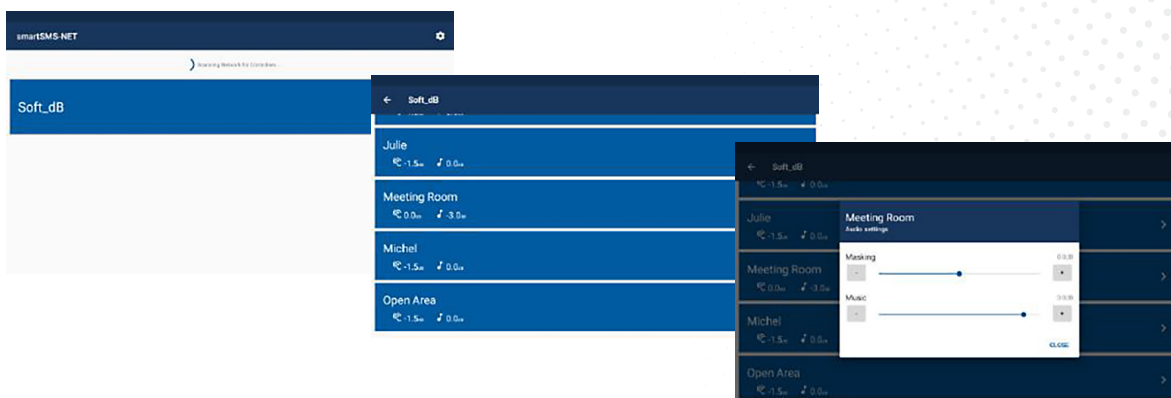

Roadworx Sound Masking Solutions RWSM-CTP. (Centralised Control Panel)

Sound
Masking

smartSMS-NET Sound Masking System

- Simple and easy, masking and music volume adjustment in any zone
- 7" Capacitive Touch Screen
- Wall-Mount for sleek design
- Password access
- Ethernet or WiFi connectivity
- Flexible power supply with PoE or 9-36Vdc

On screen volume control to display and access all projects and zones:

RWSM-CTP (Centralised Control Panel). smartSMS-NET Sound Masking System

Ethernet or WiFi Connectivity:

RWSM-CTP
Control Panel

RWSM-CTP relay
(Router with Private LAN)

SmartSMS-NET controllers

Specifications

Volumes

Sound Masking ±10 dB with respect to calibrated sound masking level

Music 30 dB

Connectivity

Connectivity TCP/IP

Interfaces Ethernet (RJ45) or WiFi (802.11b/g/n, WiFi radio module can be disabled if not required)

Protocol Proprietary

Screen

Size 7 inch (178mm)

Resolution 1024 x 600

Brightness 350 cd/m²

Touch Panel Technology Capacitive

Power

Powering Options PoE or DC barrel connector