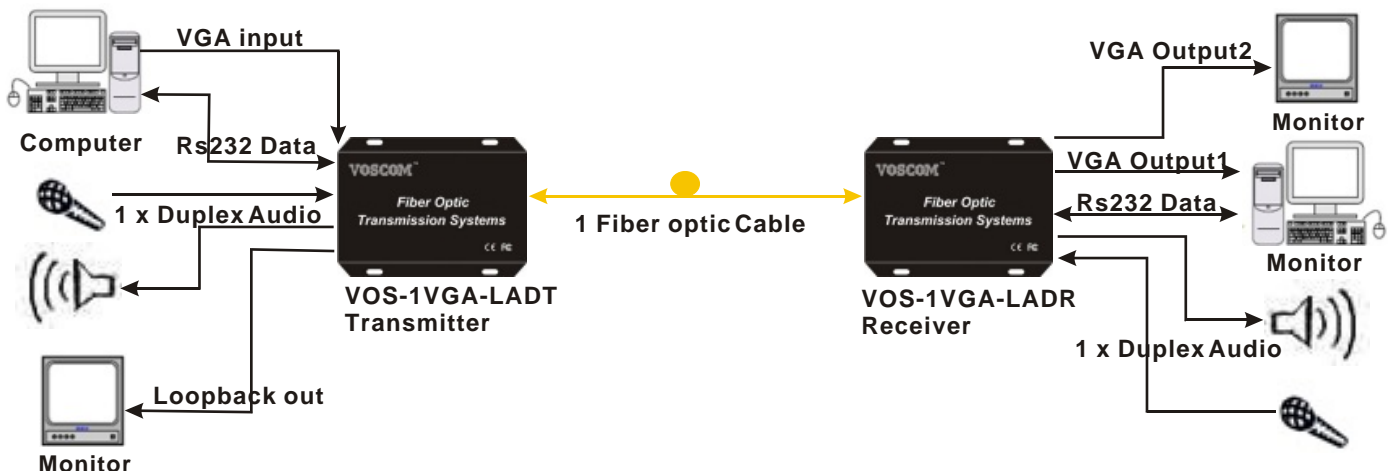

Typical Configuration