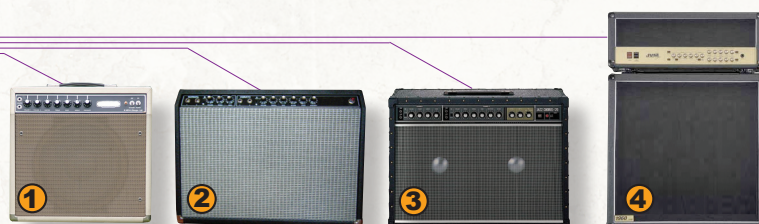

**MULTISELECTOR 4X**  
Four in, to one out.  
bidirectional switcher.

The new standard in high performance switching.

new product  
**MULTISELECTOR PRO**  
4x1 Instrument Switcher

WT2000  
Chromatic Tuner  
(not included).

The MultiSelector PRO is a state of the art unidirectional 4-to-1 instrument switcher incorporating innovative features sought after by touring professionals. The MultiSelector PRO allows selection of any 1 of 4 inputs to a single output. Each of the four inputs is electronically buffered with a 1 MegOhm input impedance which emulates a proper amplifier load and prevents any

degradation to the instrument's tone. Signals pass through the MultiSelector PRO transparently, with no coloration and the digitally controlled optical switching is completely silent. We've also included a tuner output on the front and rear. All three non-active inputs are routed to the tuner outputs so a guitar tech can tune any instrument in a non active channel without unplugging it.

new product  
**MULTISELECTOR AMP**  
1x4 Amplifier Switcher

The MultiSelector AMP is a state of the art unidirectional 1-to-4 instrument amp switcher that silently switches one instrument to multiple amps, with complete isolation between amplifiers. The input is electronically buffered with a 1MegOhm input imped-